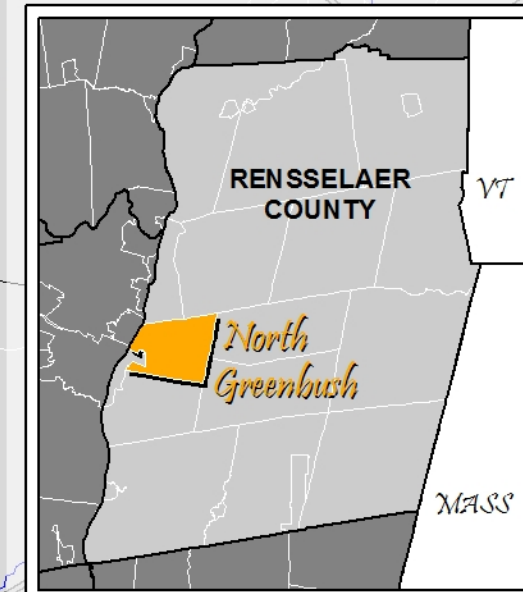

Town of North Greenbush

RENSSELAER COUNTY

Legend

- Municipal Boundaries
- Hydrography
- Wetlands
- 100-Year Flood Boundaries
- Watershed Boundaries*

*Each of the three watersheds in North Greenbush are subregions of the Middle Hudson Watershed, which drains into the Atlantic Ocean in New York City.

0 0.25 0.5 1 Miles

Waterbodies

MAP 5