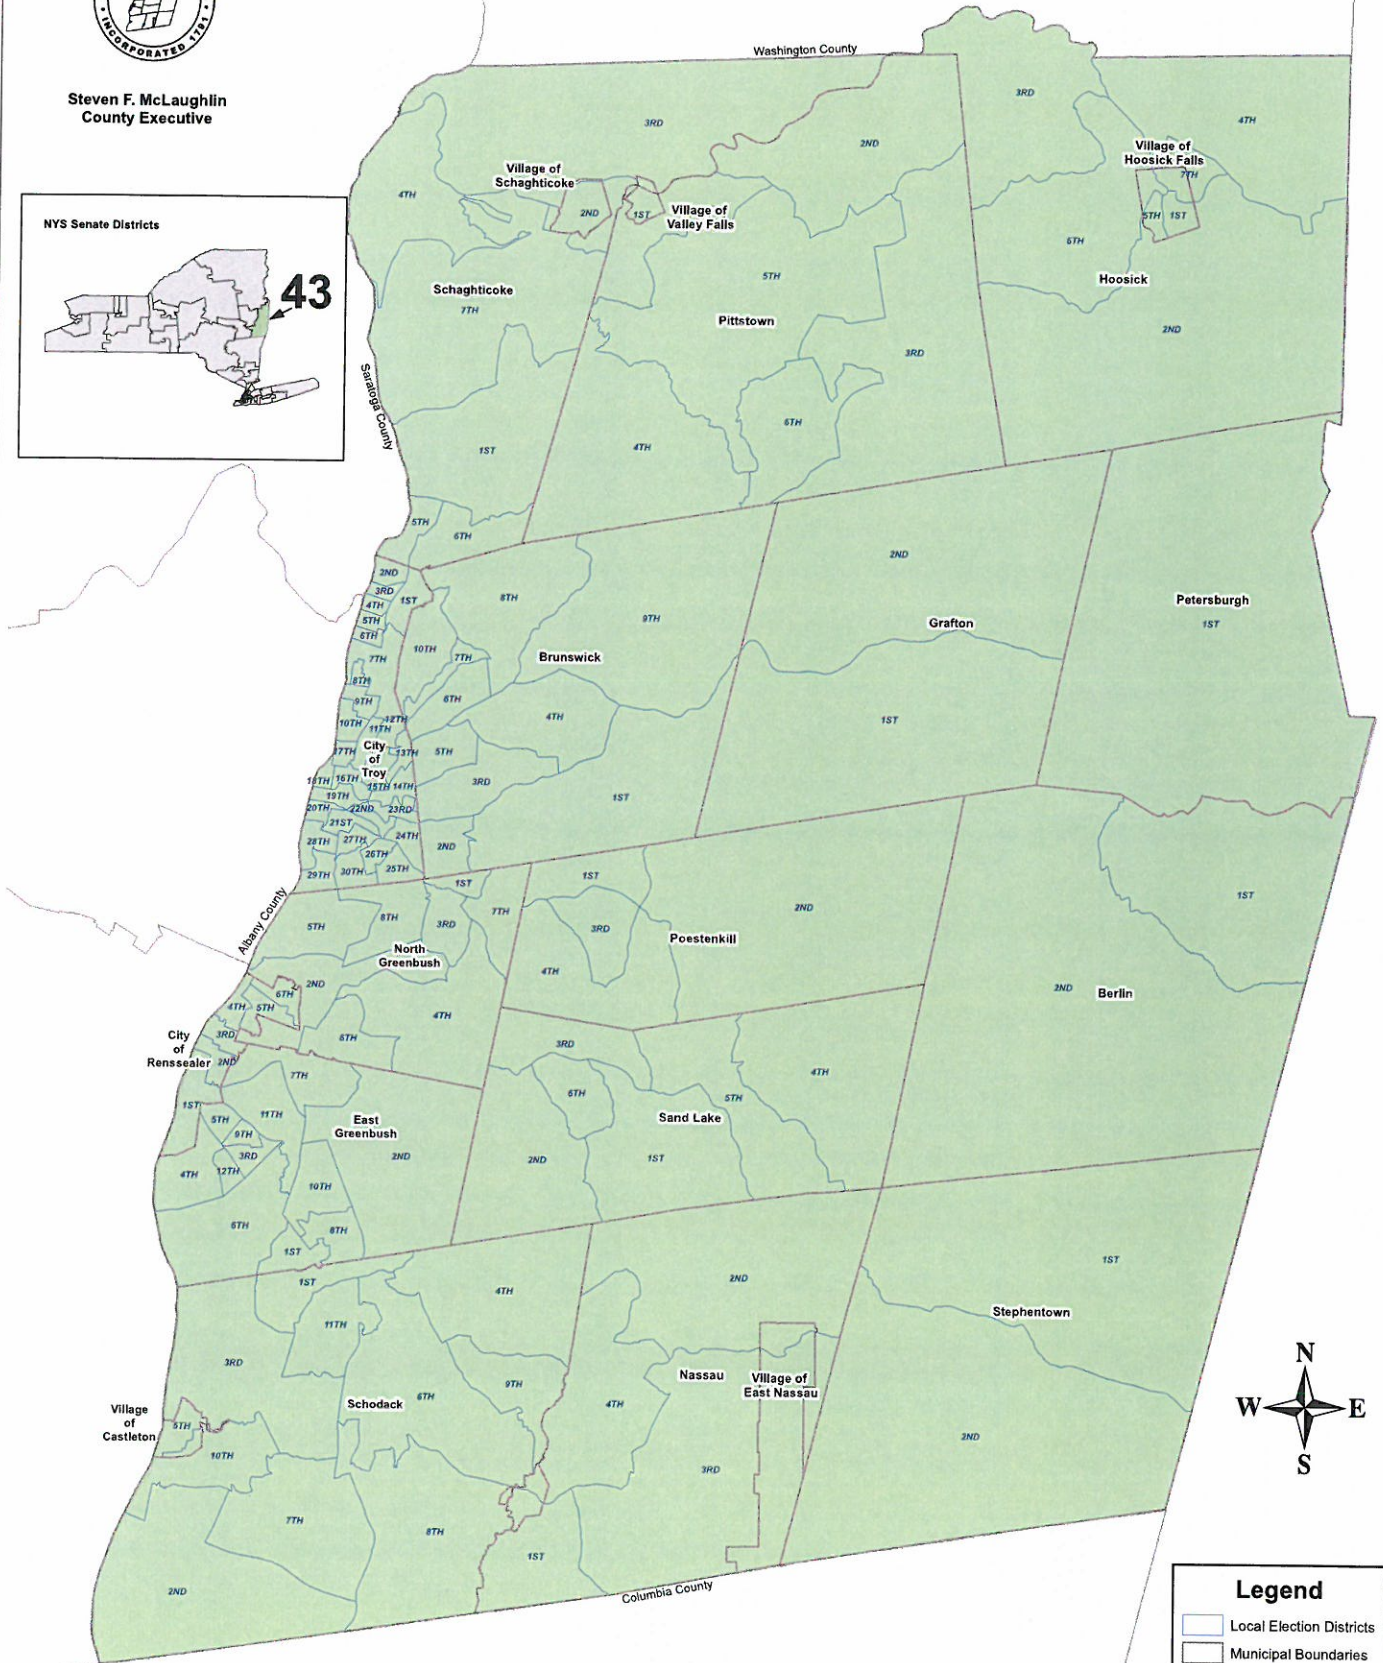

Rensselaer County

NYS Senate District 43

Steven F. McLaughlin
County Executive

Legend

- Local Election Districts
- Municipal Boundaries
- **NYS Senate District**
- District 43