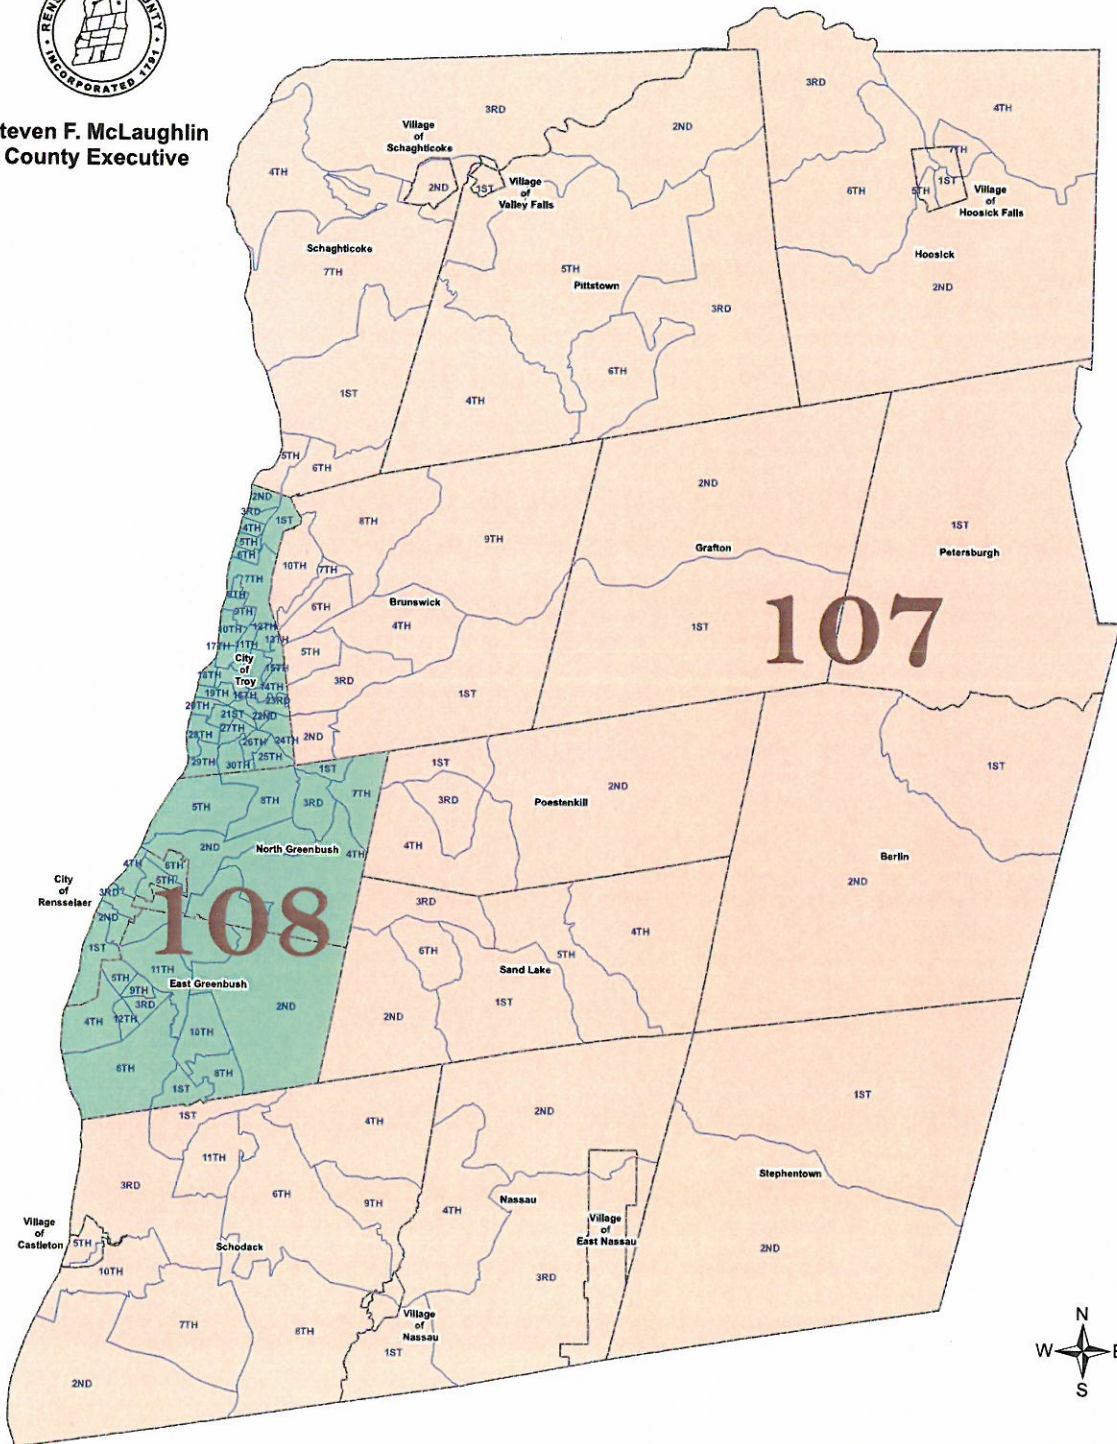

PRIMARY DAY POLLING LOCATIONS for the Town of North Greenbush residents.

Primary Day is August 23, 2022

All locations open @ 6:00 a.m. and close @ 9:00 p.m.

The graphic features a central table titled "North Greenbush Polling Locations" enclosed in a decorative border. The border consists of a blue field with white stars on the left and top, and red and white horizontal stripes on the right and bottom.

Berlin	Pittstown
Brunswick	Poestenkill
Grafton	Sand Lake
Hoosick	Schaghticoke
Nassau	Schodack 2,4,7,8,9
Petersburgh	Stephentown

FP22 2022 FEDERAL PRIMARY ELECTION

20th CONGRESSIONAL DISTRICT DEM only

Troy
Rensselaer
North Greenbush 2,3,5,8

Legend

- Municipal Boundaries
- Local Election Districts
- NYS Assembly Districts**
- 107
- 108