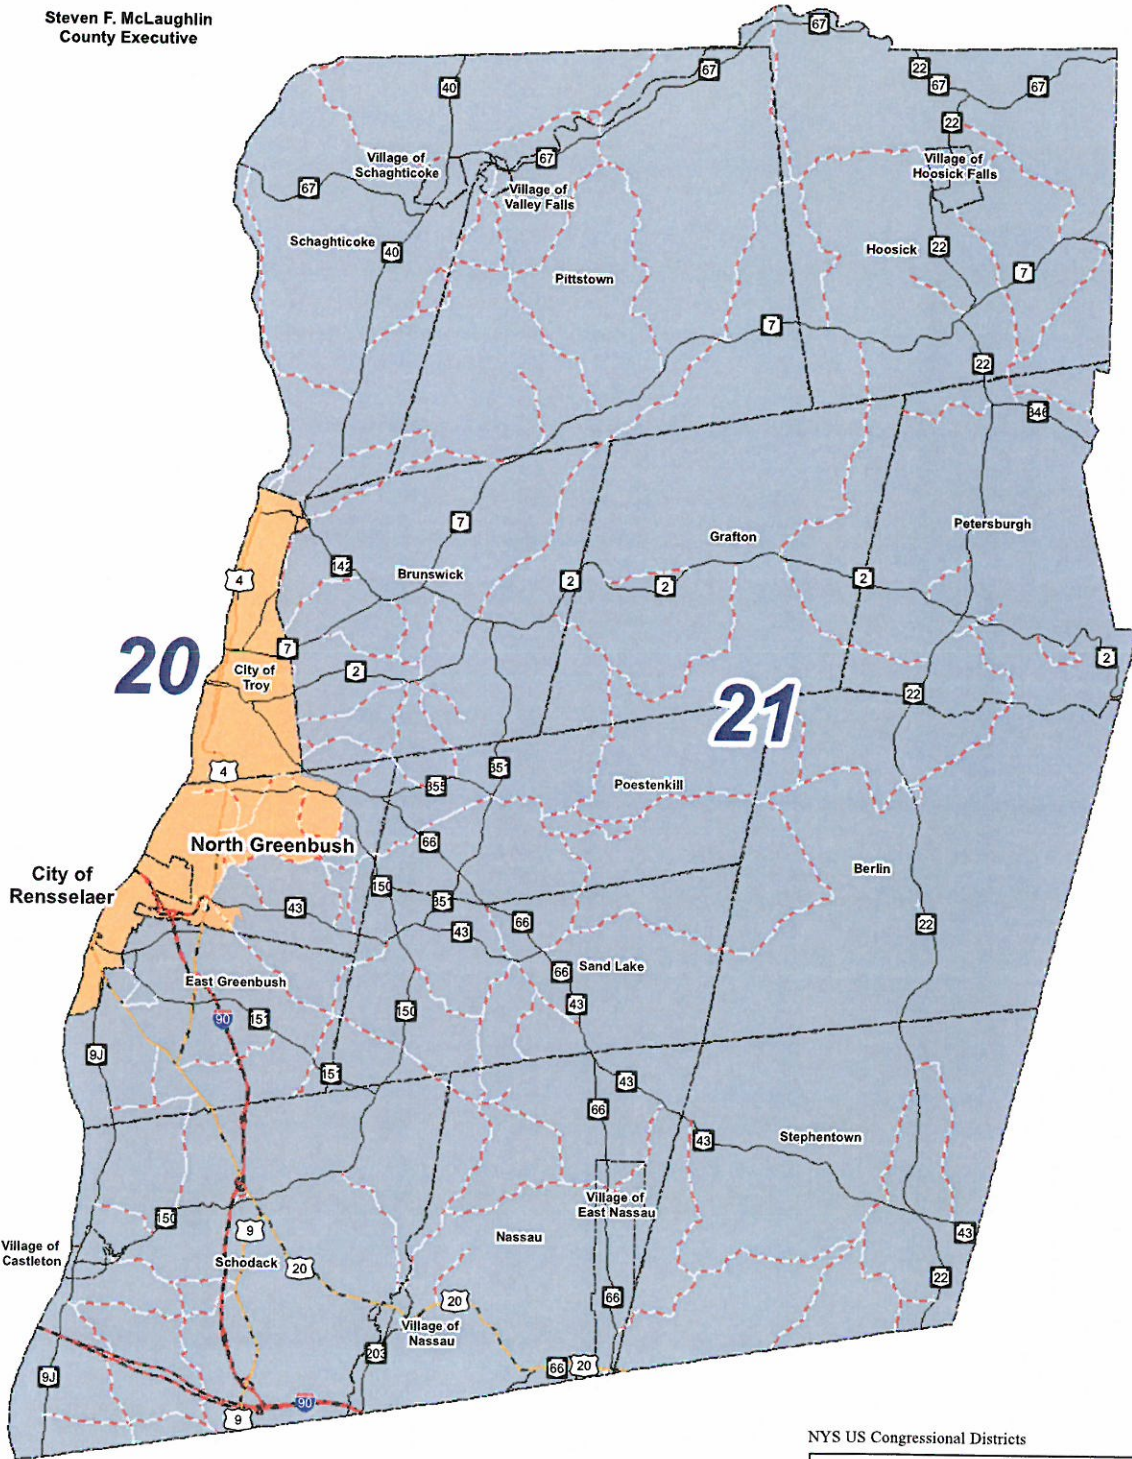

Rensselaer County

US Congressional Districts

Steven F. McLaughlin
County Executive